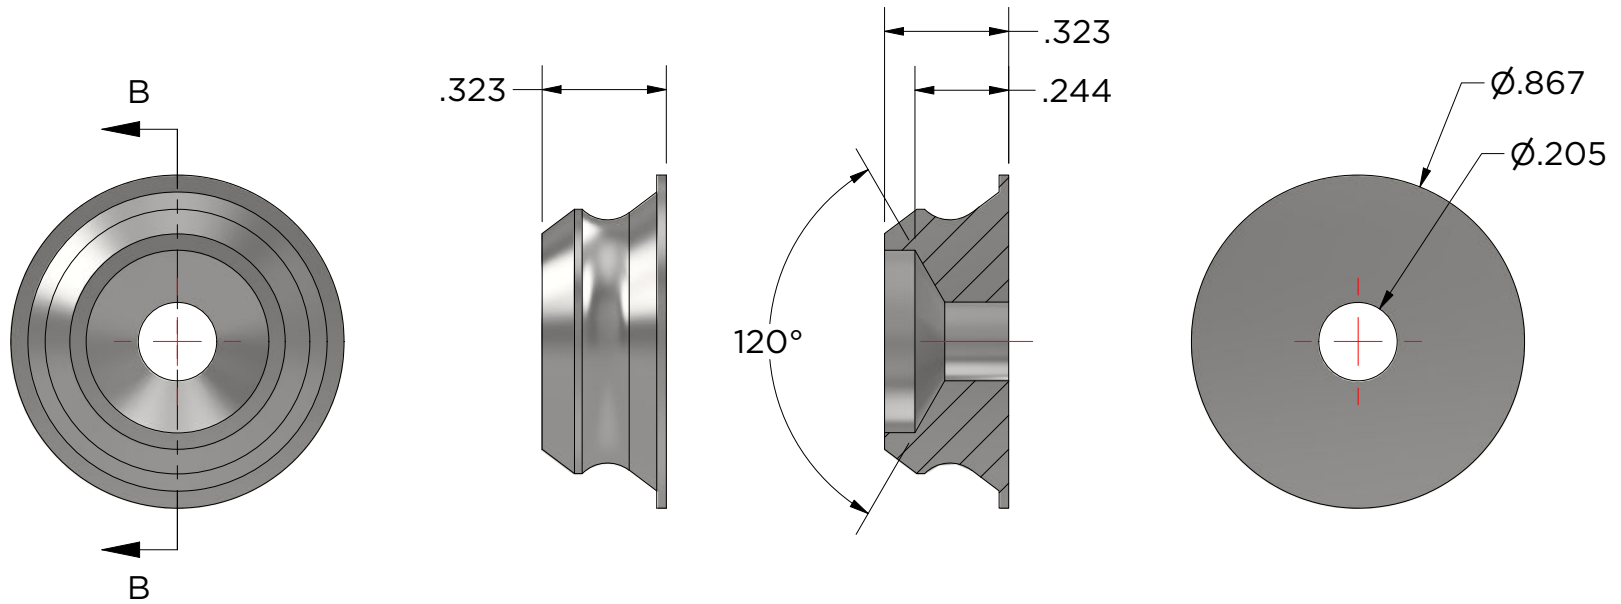

Note: Requires Pan Head on Female Side.
#10 Screw Shown, screws not included.

Note: Requires Countersunk
Fastener on Male Side.
#10 Screw Shown, screws not included.

SECTION A-A
SCALE 2 : 1

Created By: amh	Approved By:	Sheet Size A	Sheet No. 1/3
Creation Date: 7/16/2024	Approval Date:	Scale 2 : 1	Rev

MFASTZL - Set
316 Stainless Steel Zero-Lift Clips

Weight: 0.034 lbmass

Finish:

MONARCH
METAL INC.

PROPRIETARY AND CONFIDENTIAL

THE INFORMATION CONTAINED IN THIS DRAWING IS THE SOLE PROPERTY OF MONARCH METAL FABRICATION. ANY REPRODUCTION IN PART OR AS A WHOLE WITHOUT THE WRITTEN PERMISSION OF MONARCH METAL INC. IS PROHIBITED.

monarchmetal.com

SECTION B-B
SCALE 2 : 1

Created By: amh	Approved By:	Sheet Size A	Sheet No. 2/3
Creation Date: 7/16/2024	Approval Date:	Scale 2 : 1	Rev

MFASTZL-Male
Male or Panel Side Clip

Weight: 0.026 lbmass
Stainless Steel
Finish: Mill

monarchmetal.com

Created By: amh	Approved By:	Sheet Size A	Sheet No. 3/3
Creation Date: 7/16/2024	Approval Date:	Scale 2 : 1	Rev

MFASTZL-Female
Female or Wall Side Clip

Weight: 0.007 lbmass
Stainless Steel
Finish: Mill