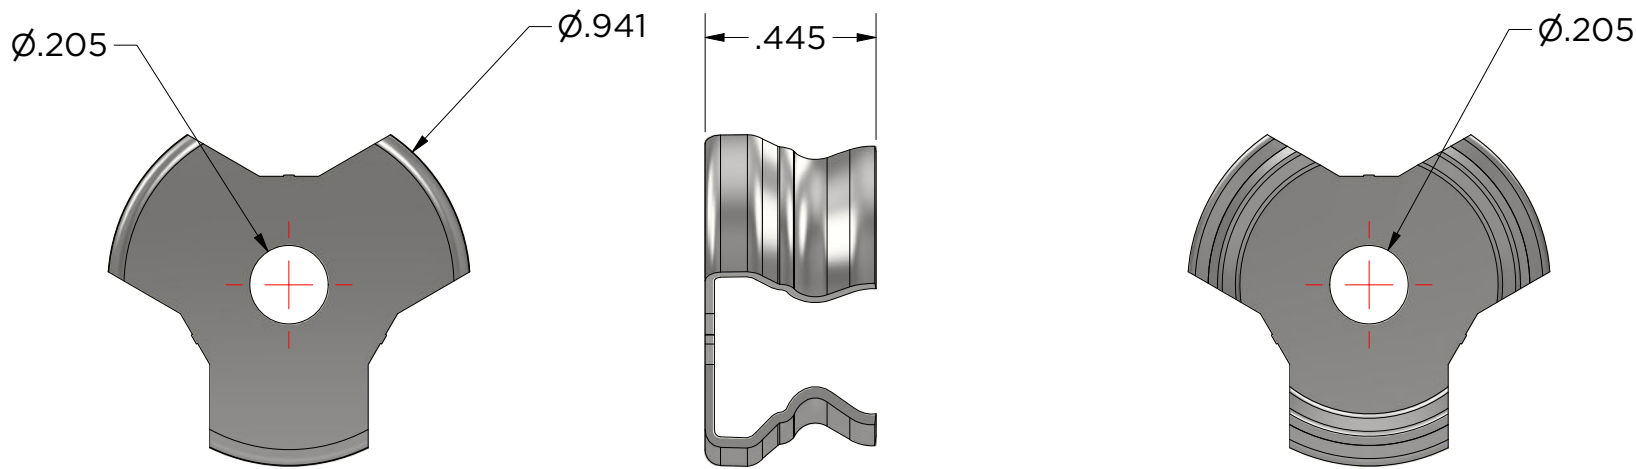

Note: Requires Pan Head on Female Side.
#10 Screw Shown, screws not included.

Note: Requires Countersunk
Fastener on Male Side.
#10 Screw Shown, screws not included.

SECTION A-A
SCALE 2 : 1

Created By: amh	Approved By:	Sheet Size A	Sheet No. 1/3
Creation Date: 7/16/2024	Approval Date:	Scale 2 : 1	Rev

monarchmetal.com

SECTION B-B
SCALE 2 : 1

Created By: amh	Approved By:	Sheet Size A	Sheet No. 2/3
Creation Date: 7/16/2024	Approval Date:	Scale 2 : 1	Rev

MFASTZL-Male
Male or Panel Side Clip

Weight: 0.026 lbmass
Stainless Steel
Finish: Mill

monarchmetal.com

Created By: amh	Approved By:	Sheet Size A	Sheet No. 3/3
Creation Date: 7/16/2024	Approval Date:	Scale 2 : 1	Rev

MFASTZL-Female
Female or Wall Side Clip

Weight: 0.007 lbmass
Stainless Steel
Finish: Mill