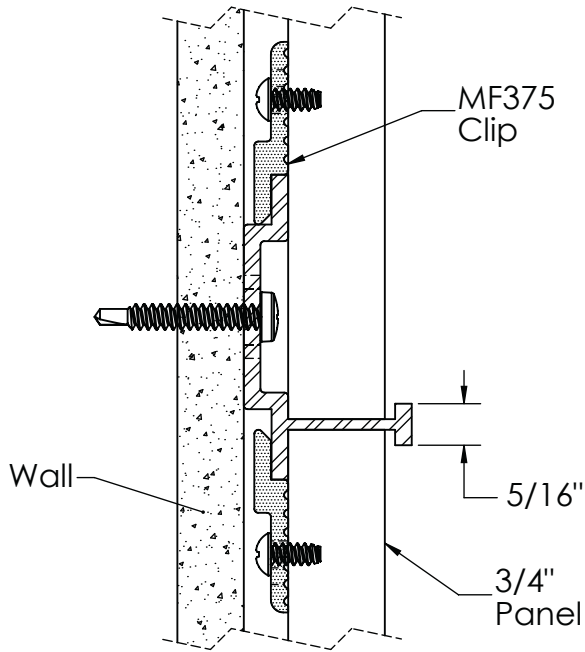

# MONARCH EASY WALL PANEL SYSTEM

Stainless Captured

CAPTURED	
Reveal Thickness	5/16"
Compatible Panel Thickness	3/4"
Finishes	Stainless Anodized
Standard Length	144"

Horizontal Reveal  
3/4" Panel: EPS-H075-C

Vertical Reveal  
3/4" Panel: EPS-V075-C