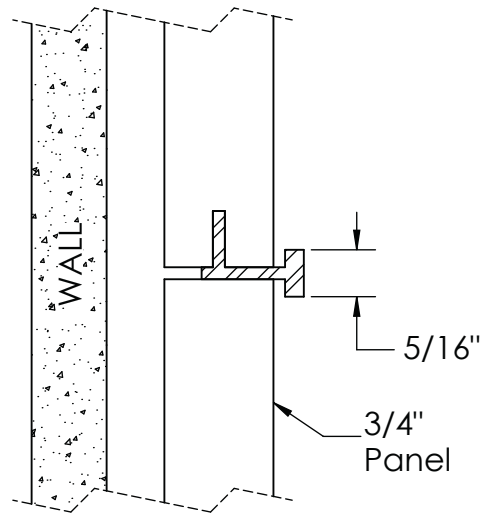

# MONARCH EASY WALL PANEL SYSTEM

Stainless Captured

CAPTURED	
Reveal Thickness	5/16"
Compatible Panel Thickness	3/4"
Finishes	Stainless Anodized
Standard Length	144"

Horizontal Reveal  
3/4" Panel: EPS-H075-C

Vertical Reveal  
3/4" Panel: EPS-V075-C