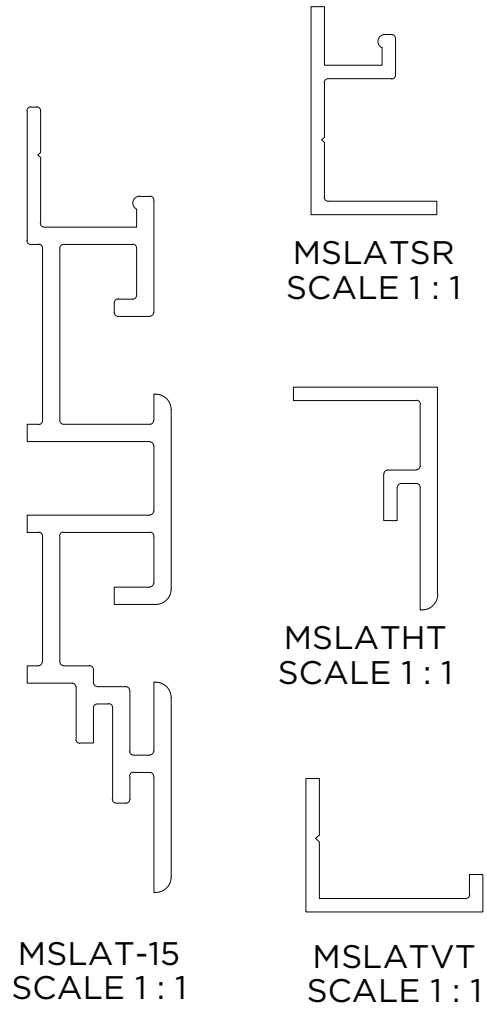

Monarch MSLAT-15-96x48-CL Kit

Includes:
 (31) MSLAT-15
 (1) MSLATSR
 (1) MSLATHT
 (4) MSLATVT

Fasteners Not Included
 #8 - Cabinet Screws Recommended

Created By: amh	Approved By: amh	Sheet Size A	Sheet No. 3/6
Creation Date: 3/21/2022	Approval Date: 3/21/2022	Scale 1:20	Rev 1

MSLAT-15-96x48-CL

Stackable Slatwall Kit, Compatible with Standard Slatwall Accessories

Weight: 115.531 lbmass

Finish: Clear Anodized

MONARCH
METAL INC.

PROPRIETARY AND CONFIDENTIAL

THE INFORMATION CONTAINED IN THIS DRAWING IS THE SOLE PROPERTY OF MONARCH METAL FABRICATION. ANY REPRODUCTION IN PART OR AS A WHOLE WITHOUT THE WRITTEN PERMISSION OF MONARCH METAL INC. IS PROHIBITED.