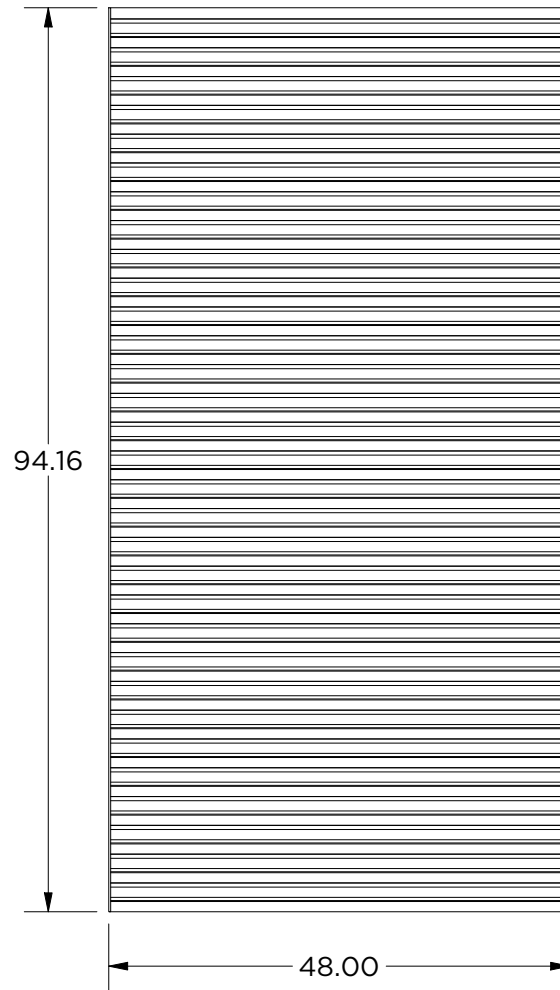

Monarch MSLAT-15-96x48-CL Kit

Includes:
 (31) MSLAT-15
 (1) MSLATSR
 (1) MSLATHT
 (4) MSLATVT

Fasteners Not Included
 #8 - Cabinet Screws Recommended

Created By: amh	Approved By: amh	Sheet Size A	Sheet No. 3/6
Creation Date: 3/21/2022	Approval Date: 3/21/2022	Scale 1:20	Rev 1

MSLAT-15-96x48-CL

Stackable Slatwall Kit, Compatible with Standard Slatwall Accessories

Weight: 115.531 lbmass

Finish: Clear Anodized

MONARCH
METAL INC.

PROPRIETARY AND CONFIDENTIAL

THE INFORMATION CONTAINED IN THIS DRAWING IS THE SOLE PROPERTY OF MONARCH METAL FABRICATION. ANY REPRODUCTION IN PART OR AS A WHOLE WITHOUT THE WRITTEN PERMISSION OF MONARCH METAL INC. IS PROHIBITED.