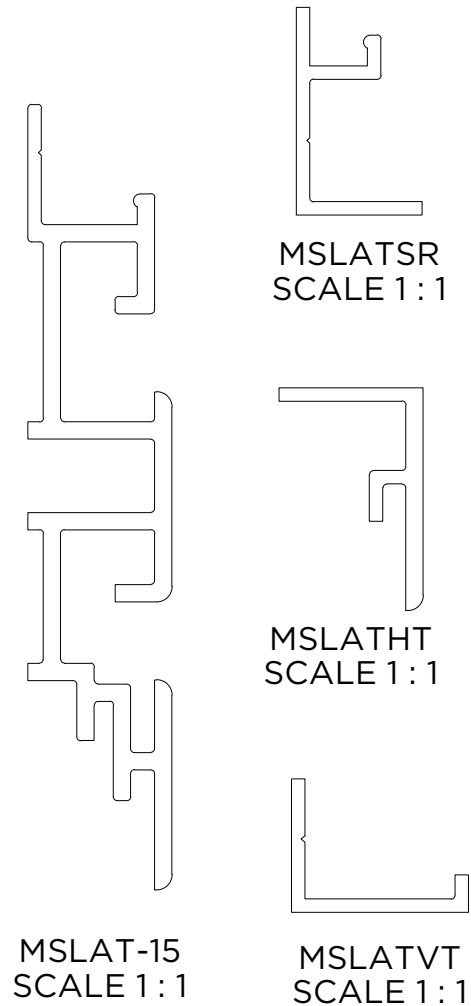

Monarch MSLAT-15-48x96-CL Kit

- Includes:
 (16) MSLAT-15
 (1) MSLATSR
 (1) MSLATHT
 (2) MSLATVT

Fasteners Not Included
 #8 - Cabinet Screws Recommended

Created By: amh	Approved By: amh	Sheet Size A	Sheet No. 2/6
Creation Date: 3/21/2022	Approval Date: 3/21/2022	Scale 1:20	Rev 1

MSLAT-15-48x96-CL

Stackable Slatwall Kit, Compatible with Standard Slatwall Accessories

Weight: 119.833 lbmass

Finish: Clear Anodized

MONARCH
METAL INC.

PROPRIETARY AND CONFIDENTIAL

THE INFORMATION CONTAINED IN THIS DRAWING IS THE SOLE PROPERTY OF MONARCH METAL FABRICATION. ANY REPRODUCTION IN PART OR AS A WHOLE WITHOUT THE WRITTEN PERMISSION OF MONARCH METAL INC. IS PROHIBITED.