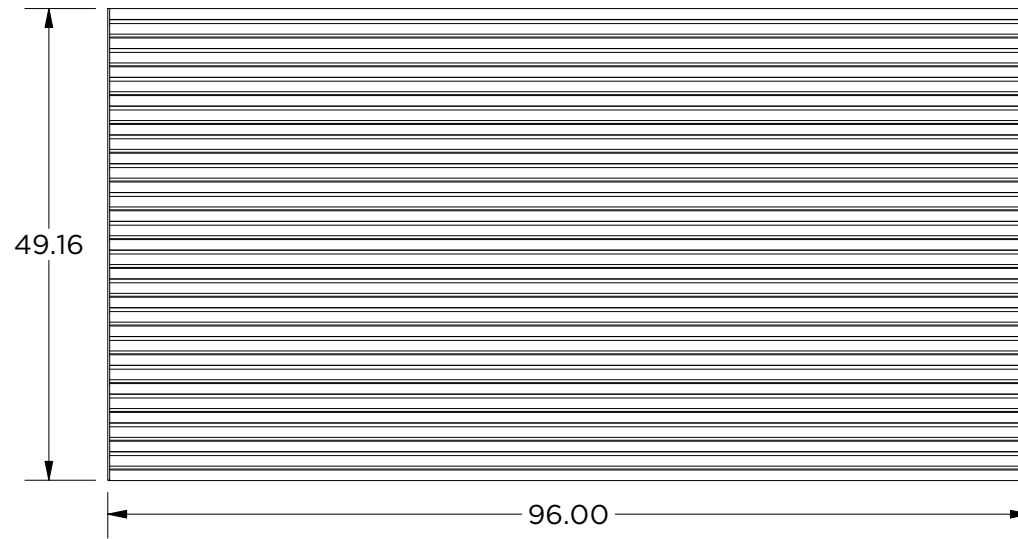

Monarch MSLAT-15-48x96-CL Kit

- Includes:
 (16) MSLAT-15
 (1) MSLATSR
 (1) MSLATHT
 (2) MSLATVT

Fasteners Not Included
 #8 - Cabinet Screws Recommended

Created By: amh	Approved By: amh	Sheet Size A	Sheet No. 2/6
Creation Date: 3/21/2022	Approval Date: 3/21/2022	Scale 1:20	Rev 1

MSLAT-15-48x96-CL

Stackable Slatwall Kit, Compatible with Standard Slatwall Accessories

Weight: 119.833 lbmass

Finish: Clear Anodized

MONARCH
METAL INC.

PROPRIETARY AND CONFIDENTIAL

THE INFORMATION CONTAINED IN THIS DRAWING IS THE SOLE PROPERTY OF MONARCH METAL FABRICATION. ANY REPRODUCTION IN PART OR AS A WHOLE WITHOUT THE WRITTEN PERMISSION OF MONARCH METAL INC. IS PROHIBITED.