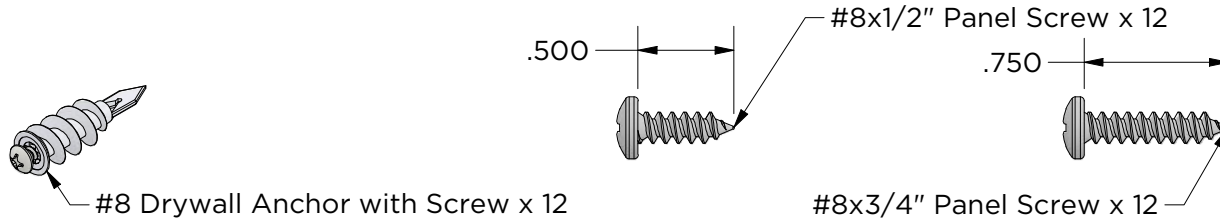

monarchmetal.com

MSNAP-WR48 Rail x 2

MSNAP-PR48 x 2

Created By: amh	Approved By:	Sheet Size A	Sheet No. 3/3
Creation Date: 11/7/2025	Approval Date:	Scale 1:1	Rev

MSNAP-48Kit

Weight: 0.864 lbmass
Aluminum 6063
Finish: Mill