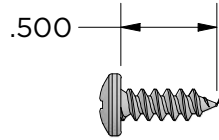

MSNAP-WR24 Rail x 2

MSNAP-PR24 x 2

#8 Drywall Anchor with Screw x 6

#8x1/2" Panel Screw x 6

#8x3/4" Panel Screw x 6

Created By: amh	Approved By:	Sheet Size A	Sheet No. 1/3
Creation Date: 11/7/2025	Approval Date:	Scale 1:1	Rev