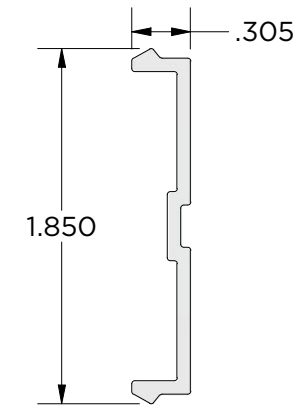

MSNAP-WR24 Rail x 2

MSNAP-PR24 x 2

#8 Drywall Anchor with Screw x 6

#8x1/2" Panel Screw x 6

#8x3/4" Panel Screw x 6

Created By: amh	Approved By:	Sheet Size A	Sheet No. 1/3
Creation Date: 11/7/2025	Approval Date:	Scale 1:1	Rev