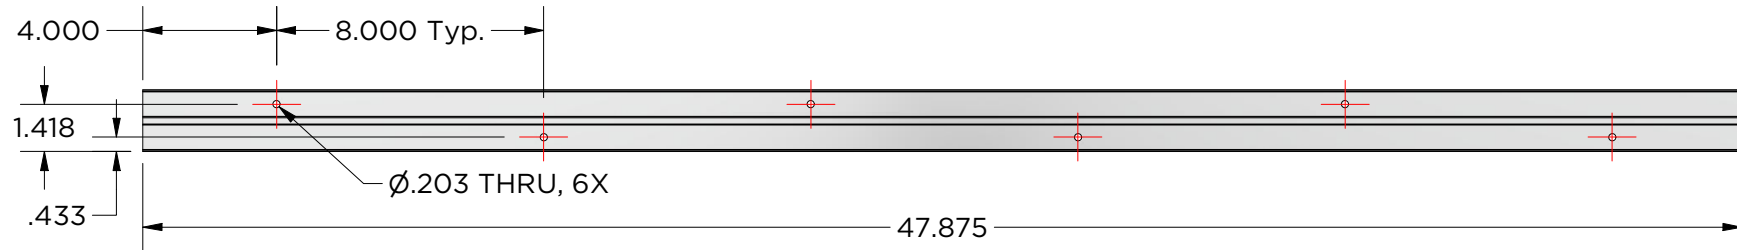

monarchmetal.com

MSNAP-WR48 Rail x 2

MSNAP-PR48 x 2

Created By: amh	Approved By:	Sheet Size A	Sheet No. 3/3
Creation Date: 11/7/2025	Approval Date:	Scale 1:1	Rev

MSNAP-48Kit

Weight: 0.864 lbmass
Aluminum 6063
Finish: Mill