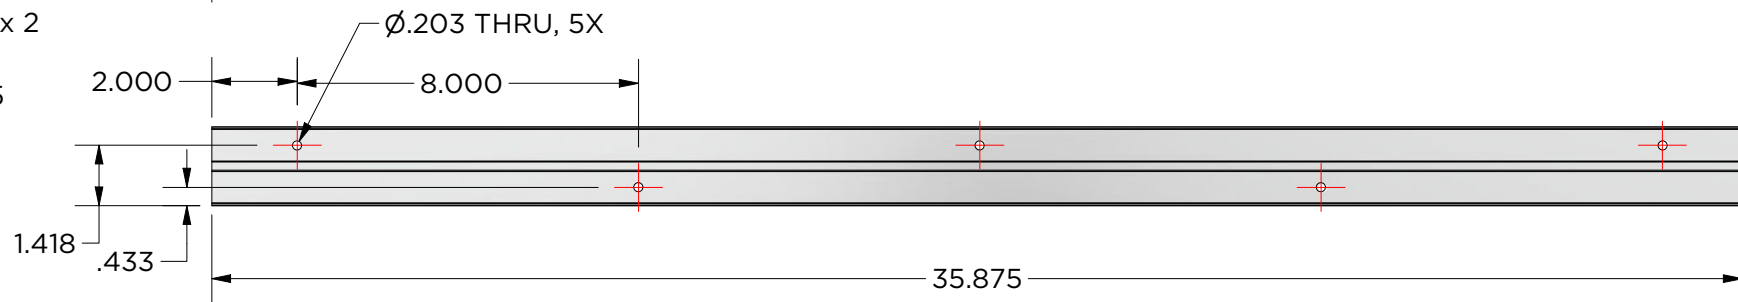

monarchmetal.com

MSNAP-WR36 Rail x 2

MSNAP-PR36 x 2

Created By: amh	Approved By:	Sheet Size A	Sheet No. 2/3
Creation Date: 11/7/2025	Approval Date:	Scale 1:1	Rev

MSNAP-36Kit

Weight: 0.647 lbmass
Aluminum 6063
Finish: Mill