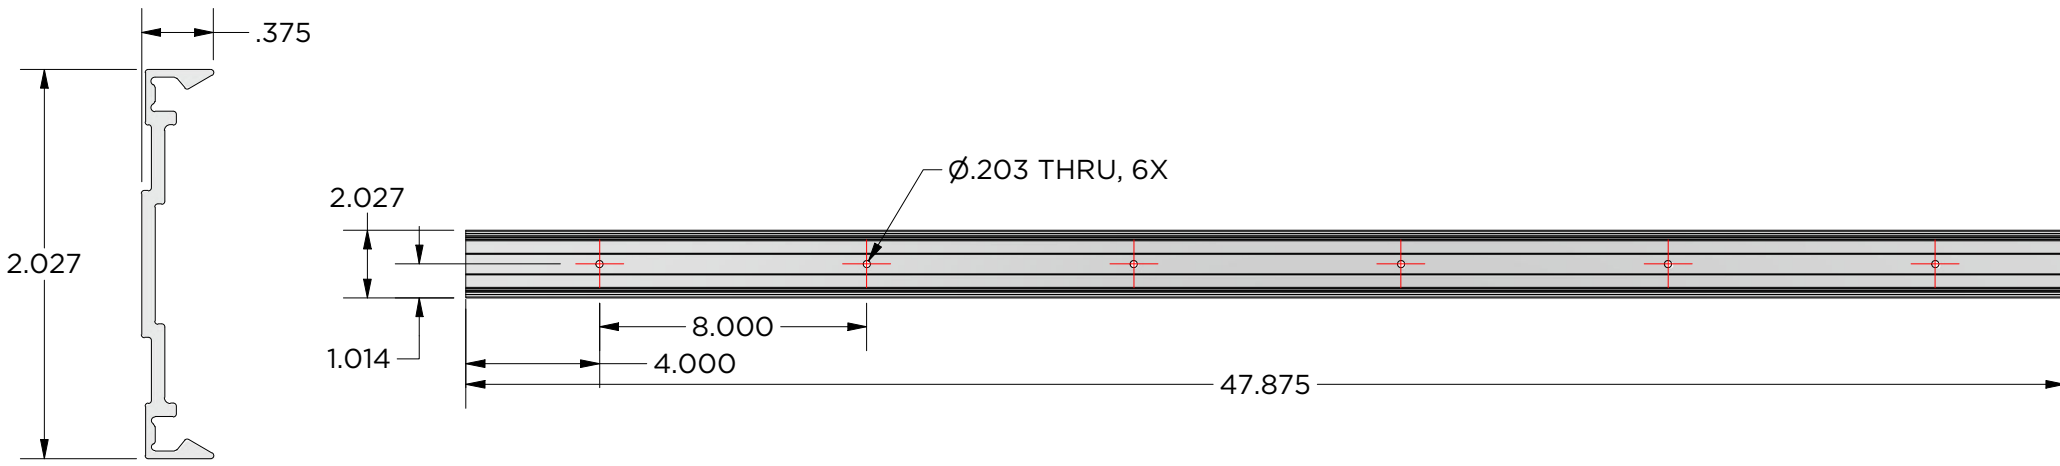

MSNAP-WR48 Rail x 2