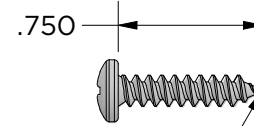

MSNAP-WR24 Rail x 2

MSNAP-PR24 x 2

#8 Drywall Anchor with Screw x 6

#8x1/2" Panel Screw x 6

#8x3/4" Panel Screw x 6

Created By: amh	Approved By:	Sheet Size A	Sheet No. 1/3
Creation Date: 11/7/2025	Approval Date:	Scale 1:1	Rev