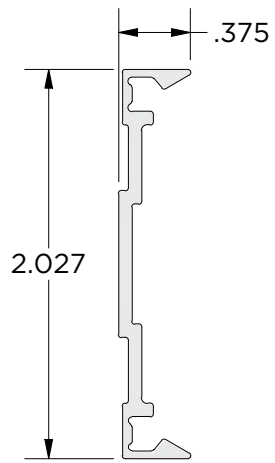

MSNAP-WR24 Rail x 2

MSNAP-PR24 x 2

#8 Drywall Anchor with Screw x 6

#8x1/2" Panel Screw x 6

#8x3/4" Panel Screw x 6

Created By: amh	Approved By:	Sheet Size A	Sheet No. 1/3
Creation Date: 11/7/2025	Approval Date:	Scale 1:1	Rev

MSNAP-24Kit

Weight: 0.431 lbmass
Aluminum 6063
Finish: Mill

MONARCH
METAL INC.

PROPRIETARY AND CONFIDENTIAL

THE INFORMATION CONTAINED IN THIS DRAWING IS THE SOLE PROPERTY OF MONARCH METAL FABRICATION. ANY REPRODUCTION IN PART OR AS A WHOLE WITHOUT THE WRITTEN PERMISSION OF MONARCH METAL INC. IS PROHIBITED.

monarchmetal.com

MSNAP-WR36 Rail x 2

MSNAP-PR36 x 2

Created By: amh	Approved By:	Sheet Size A	Sheet No. 2/3
Creation Date: 11/7/2025	Approval Date:	Scale 1:1	Rev

MSNAP-36Kit

Weight: 0.647 lbmass
Aluminum 6063
Finish: Mill

monarchmetal.com

MSNAP-WR48 Rail x 2

MSNAP-PR48 x 2

Created By: amh	Approved By:	Sheet Size A	Sheet No. 3/3
Creation Date: 11/7/2025	Approval Date:	Scale 1:1	Rev

MSNAP-48Kit

Weight: 0.864 lbmass
Aluminum 6063
Finish: Mill