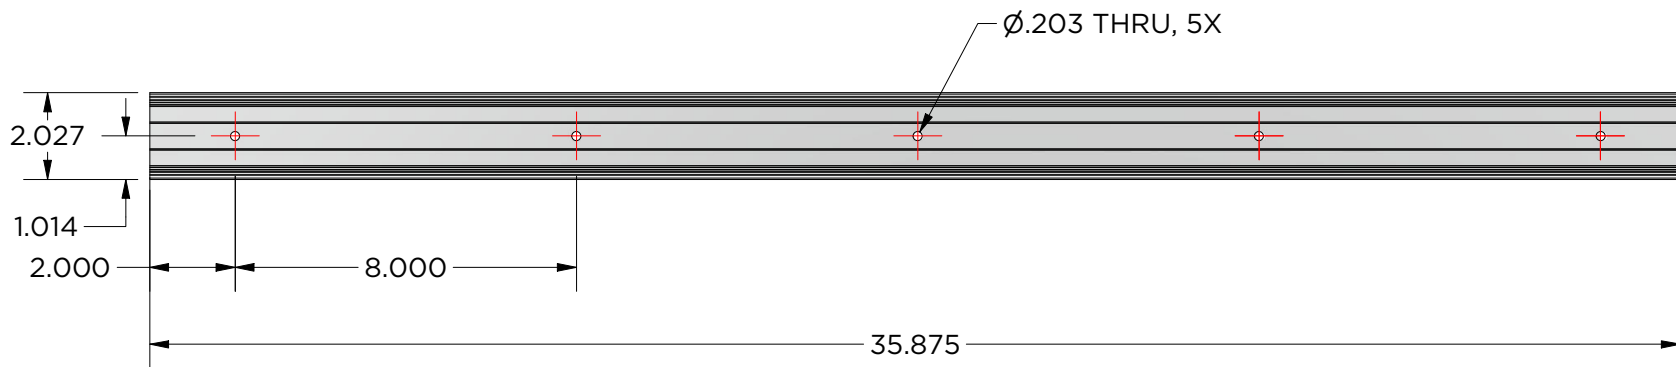

monarchmetal.com

MSNAP-WR36 Rail x 2

MSNAP-PR36 x 2

Created By: amh	Approved By:	Sheet Size A	Sheet No. 2/3
Creation Date: 11/7/2025	Approval Date:	Scale 1:1	Rev

MSNAP-36Kit

Weight: 0.647 lbmass
Aluminum 6063
Finish: Mill