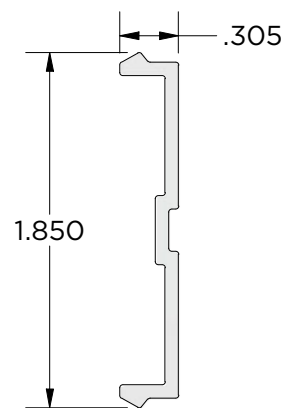

MSNAP-WR24 Rail x 2

MSNAP-PR24 x 2

#8 Drywall Anchor with Screw x 6

#8x1/2" Panel Screw x 6

#8x3/4" Panel Screw x 6

Created By: amh	Approved By:	Sheet Size A	Sheet No. 1/3
Creation Date: 11/7/2025	Approval Date:	Scale 1:1	Rev

monarchmetal.com

MSNAP-WR36 Rail x 2

MSNAP-PR36 x 2

Created By: amh	Approved By:	Sheet Size A	Sheet No. 2/3
Creation Date: 11/7/2025	Approval Date:	Scale 1:1	Rev

MSNAP-36Kit

Weight: 0.647 lbmass
Aluminum 6063
Finish: Mill