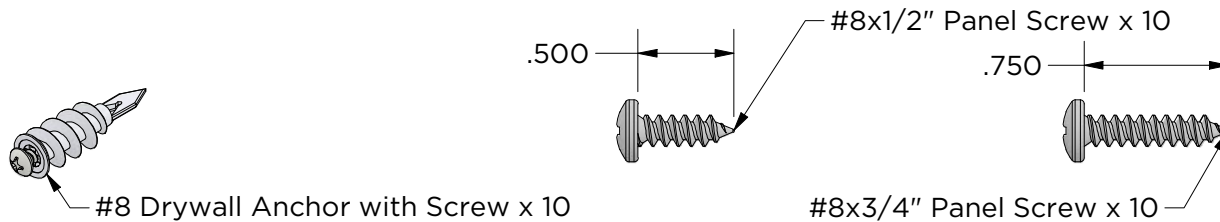

monarchmetal.com

MSNAP-WR36 Rail x 2

MSNAP-PR36 x 2

Created By: amh	Approved By:	Sheet Size A	Sheet No. 2/3
Creation Date: 11/7/2025	Approval Date:	Scale 1:1	Rev

MSNAP-36Kit

Weight: 0.647 lbmass
Aluminum 6063
Finish: Mill