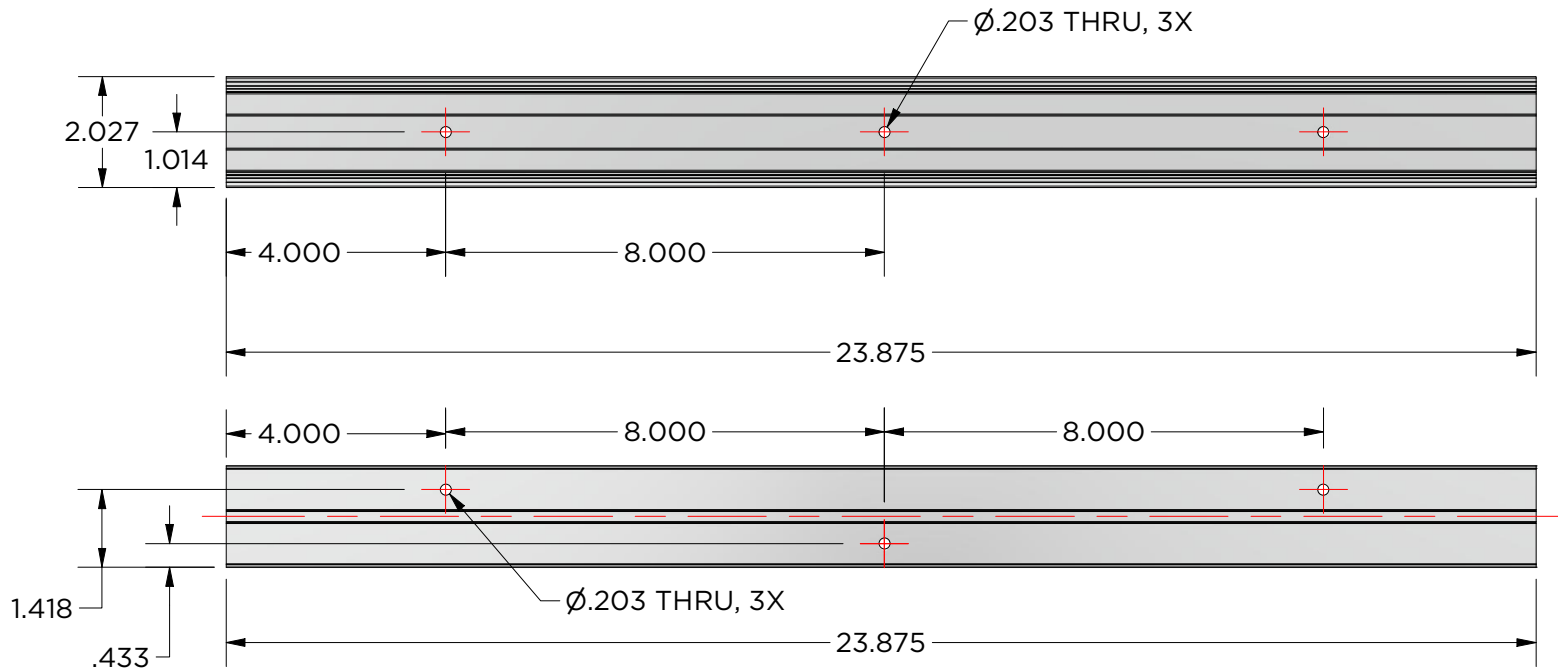

MSNAP-WR24 Rail x 2

MSNAP-PR24 x 2

#8 Drywall Anchor with Screw x 6

#8x1/2" Panel Screw x 6

#8x3/4" Panel Screw x 6

Created By: amh	Approved By:	Sheet Size A	Sheet No. 1/3
Creation Date: 11/7/2025	Approval Date:	Scale 1:1	Rev