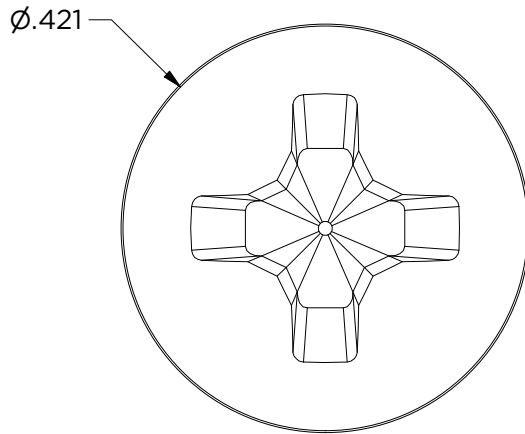

monarchmetal.com

Created By: amh	Approved By:	Sheet Size A	Sheet No. 6/7
Creation Date: 3/31/2026	Approval Date:	Scale 5 : 1	Rev

SCREW-12x.75
Sheet Metal Screw

Weight: 0.008 lbmass
Steel
Finish: Zinc Plated