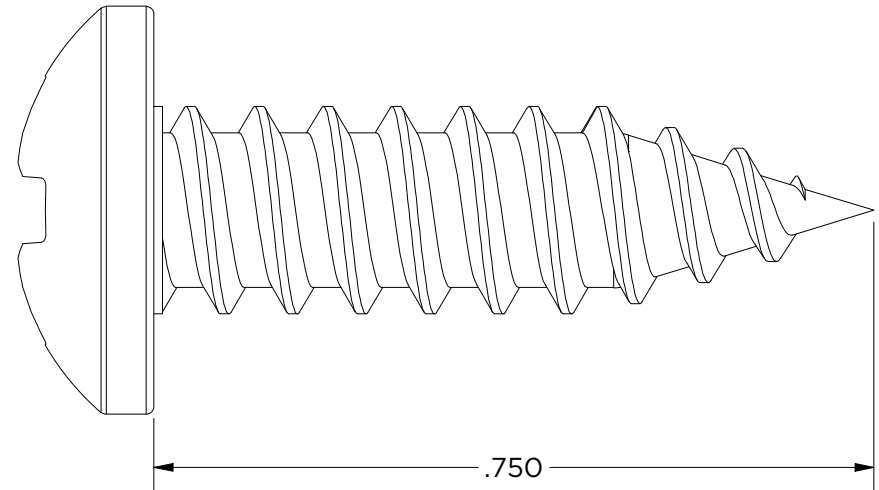

Created By: amh	Approved By:	Sheet Size A	Sheet No. 5/7
Creation Date: 3/31/2026	Approval Date:	Scale 5 : 1	Rev

SCREW-12x.5
Sheet Metal Screw

Weight: 0.006 lbmass
Steel
Finish: Zinc Plated

MONARCH
METAL INC.

monarchmetal.com

Created By: amh	Approved By:	Sheet Size A	Sheet No. 6/7
Creation Date: 3/31/2026	Approval Date:	Scale 5 : 1	Rev

SCREW-12x.75
Sheet Metal Screw

Weight: 0.008 lbmass
Steel
Finish: Zinc Plated