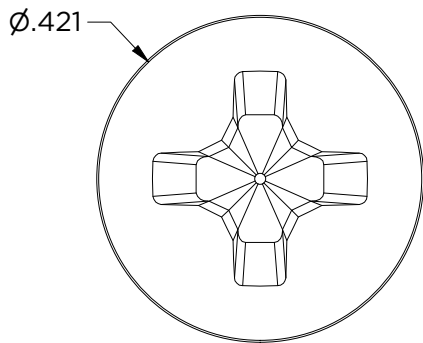

Created By: amh	Approved By:	Sheet Size A	Sheet No. 7/7
Creation Date: 3/31/2026	Approval Date:	Scale 4 : 1	Rev

SCREW-12x1.5
Sheet Metal Screw

Weight: 0.013 lbmass
Steel
Finish: Zinc Plated

MONARCH
METAL INC.

PROPRIETARY AND CONFIDENTIAL

THE INFORMATION CONTAINED IN THIS DRAWING IS THE SOLE PROPERTY OF MONARCH METAL FABRICATION. ANY REPRODUCTION IN PART OR AS A WHOLE WITHOUT THE WRITTEN PERMISSION OF MONARCH METAL INC. IS PROHIBITED.

New York
1700 Ocean Ave Suite 2
Ronkonkoma NY 11779
Phone: (631) 750-3000

Nevada
1080 Linda Way, Unit 10
Sparks, NV 89431
Phone: (775) 415-0100

Texas
1330 Post & Paddock St.,
Suite 100
Grand Prairie, TX 75050
(945) 202-2700

monarchmetal.com