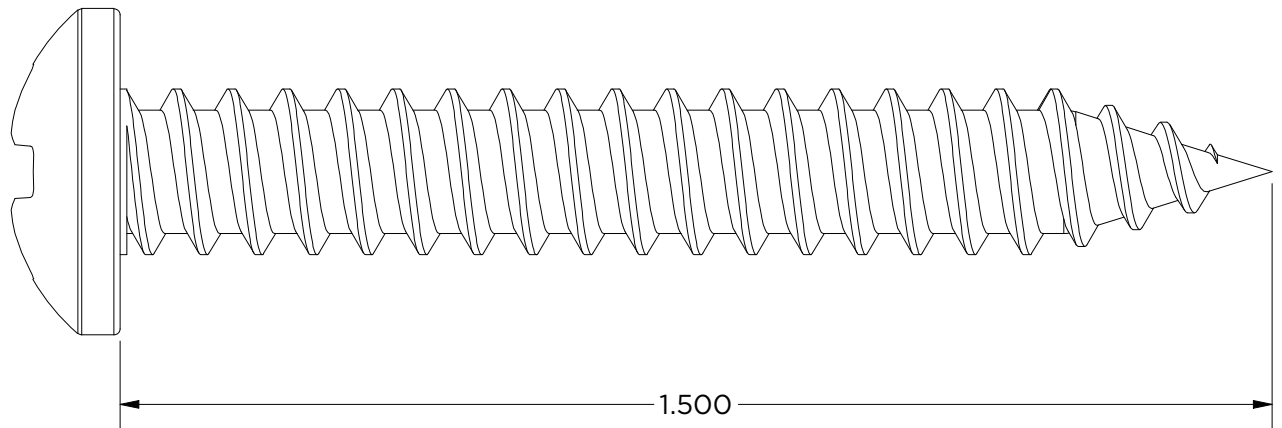

Created By: amh	Approved By:	Sheet Size A	Sheet No. 7/7
Creation Date: 3/31/2026	Approval Date:	Scale 4 : 1	Rev

SCREW-12x1.5
Sheet Metal Screw

Weight: 0.013 lbmass
Steel
Finish: Zinc Plated

MONARCH
METAL INC.

PROPRIETARY AND CONFIDENTIAL

THE INFORMATION CONTAINED IN THIS DRAWING IS THE SOLE PROPERTY OF MONARCH METAL FABRICATION. ANY REPRODUCTION IN PART OR AS A WHOLE WITHOUT THE WRITTEN PERMISSION OF MONARCH METAL INC. IS PROHIBITED.

New York
1700 Ocean Ave Suite 2
Ronkonkoma NY 11779
Phone: (631) 750-3000

Nevada
1080 Linda Way, Unit 10
Sparks, NV 89431
Phone: (775) 415-0100

Texas
1330 Post & Paddock St.,
Suite 100
Grand Prairie, TX 75050
(945) 202-2700

monarchmetal.com