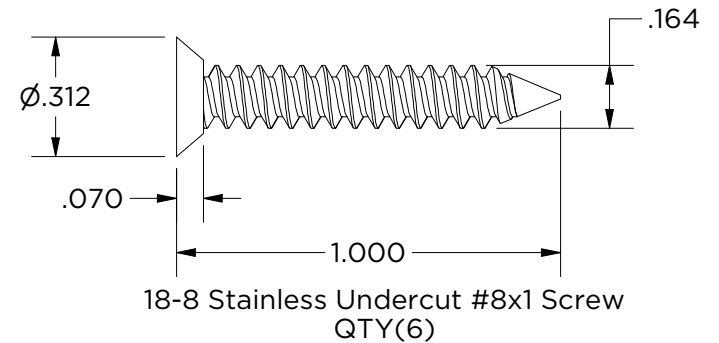

Created By: ahawk	Approved By:	Sheet Size A	Sheet No. 6/9
Creation Date: 6/24/2025	Approval Date:	Scale 2 : 1	Rev

MCG-1.5-48H-CB

Weight: 2.505 lbmass
Stainless Steel
Finish: #4 Brushed

MONARCH
METAL INC.

PROPRIETARY AND CONFIDENTIAL
THE INFORMATION CONTAINED IN THIS DRAWING IS THE SOLE PROPERTY OF MONARCH METAL FABRICATION. ANY REPRODUCTION IN PART OR AS A WHOLE WITHOUT THE WRITTEN PERMISSION OF MONARCH METAL INC. IS PROHIBITED.

New York 1700 Ocean Ave Suite 2 Ronkonkoma NY 11779 Phone: (631) 750-3000	Nevada 1080 Linda Way, Unit 10 Sparks, NV 89431 Phone: (775) 415-0100	Texas 1330 Post & Paddock St., Suite 800 Grand Prairie, TX 75050 (945) 202-2700

monarchmetal.com