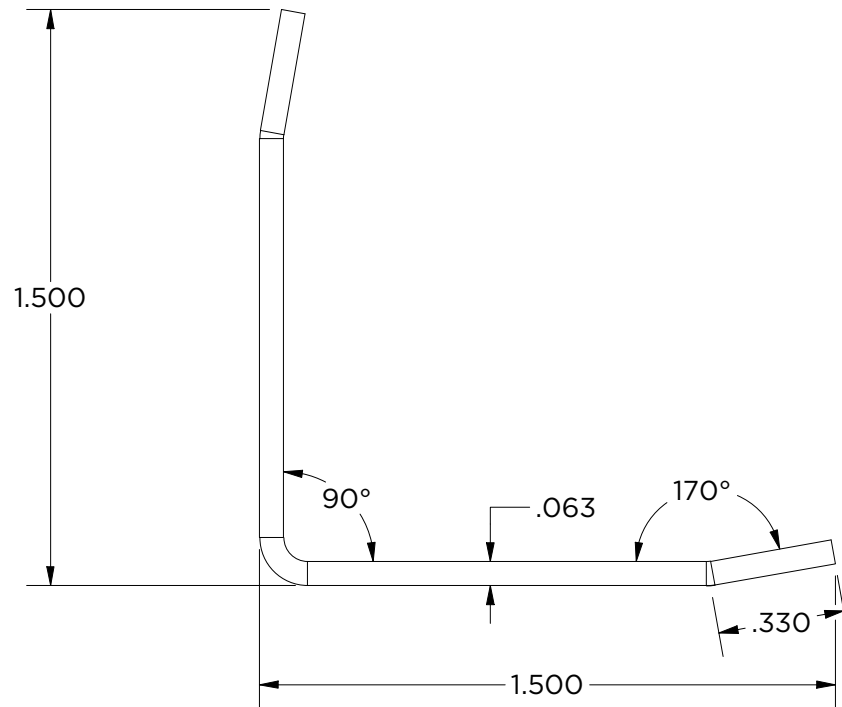

Created By: ahawk	Approved By:	Sheet Size A	Sheet No. 4/9
Creation Date: 6/24/2025	Approval Date:	Scale 2 : 1	Rev

MCG-1.5-48-CB

Weight: 2.511 lbmass
Stainless Steel
Finish: #4 Brushed

MONARCH
METAL INC.

PROPRIETARY AND CONFIDENTIAL

THE INFORMATION CONTAINED IN THIS DRAWING IS THE SOLE PROPERTY OF MONARCH METAL FABRICATION. ANY REPRODUCTION IN PART OR AS A WHOLE WITHOUT THE WRITTEN PERMISSION OF MONARCH METAL INC. IS PROHIBITED.

New York
1700 Ocean Ave Suite 2
Ronkonkoma NY 11779
Phone: (631) 750-3000

Nevada
1080 Linda Way, Unit 10
Sparks, NV 89431
Phone: (775) 415-0100

Texas
1330 Post & Paddock St.,
Suite 800
Grand Prairie, TX 75050
(945) 202-2700

monarchmetal.com