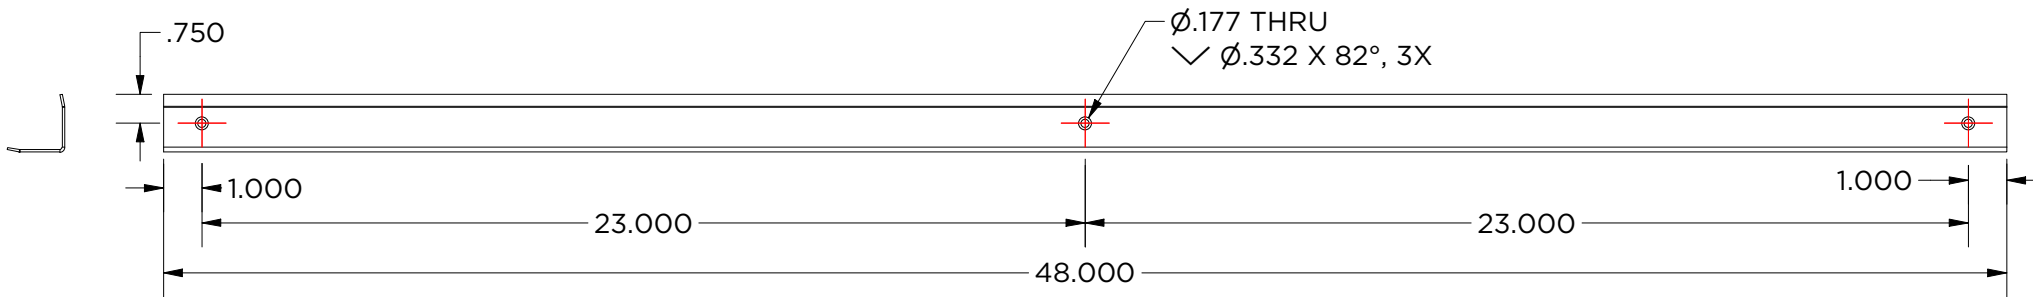

Created By: ahawk	Approved By:	Sheet Size A	Sheet No. 6/9
Creation Date: 6/24/2025	Approval Date:	Scale 2 : 1	Rev

MCG-1.5-48H-CB

Weight: 2.505 lbmass
Stainless Steel
Finish: #4 Brushed

MONARCH
METAL INC.

PROPRIETARY AND CONFIDENTIAL
THE INFORMATION CONTAINED IN THIS DRAWING IS THE SOLE PROPERTY OF MONARCH METAL FABRICATION. ANY REPRODUCTION IN PART OR AS A WHOLE WITHOUT THE WRITTEN PERMISSION OF MONARCH METAL INC. IS PROHIBITED.

New York 1700 Ocean Ave Suite 2 Ronkonkoma NY 11779 Phone: (631) 750-3000	Nevada 1080 Linda Way, Unit 10 Sparks, NV 89431 Phone: (775) 415-0100	Texas 1330 Post & Paddock St., Suite 800 Grand Prairie, TX 75050 (945) 202-2700

monarchmetal.com