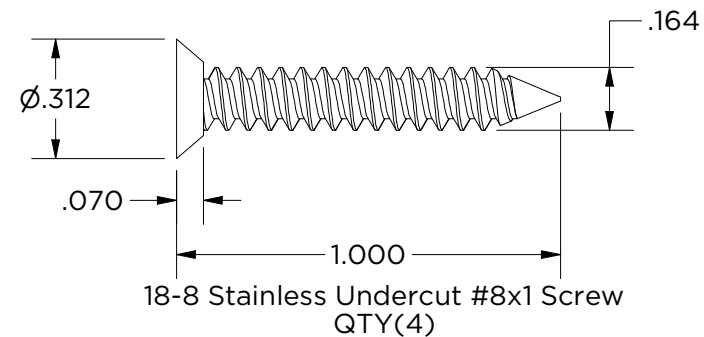

Created By: ahawk	Approved By:	Sheet Size A	Sheet No. 3/9
Creation Date: 6/24/2025	Approval Date:	Scale 2 : 1	Rev

MCG-1.5-24H-CB

Weight: 1.251 lbmass
Stainless Steel
Finish: #4 Brushed

MONARCH
METAL INC.

PROPRIETARY AND CONFIDENTIAL

THE INFORMATION CONTAINED IN THIS DRAWING IS THE SOLE PROPERTY OF MONARCH METAL FABRICATION. ANY REPRODUCTION IN PART OR AS A WHOLE WITHOUT THE WRITTEN PERMISSION OF MONARCH METAL INC. IS PROHIBITED.

New York
1700 Ocean Ave Suite 2
Ronkonkoma NY 11779
Phone: (631) 750-3000

Nevada
1080 Linda Way, Unit 10
Sparks, NV 89431
Phone: (775) 415-0100

Texas
1330 Post & Paddock St.,
Suite 800
Grand Prairie, TX 75050
(945) 202-2700

monarchmetal.com