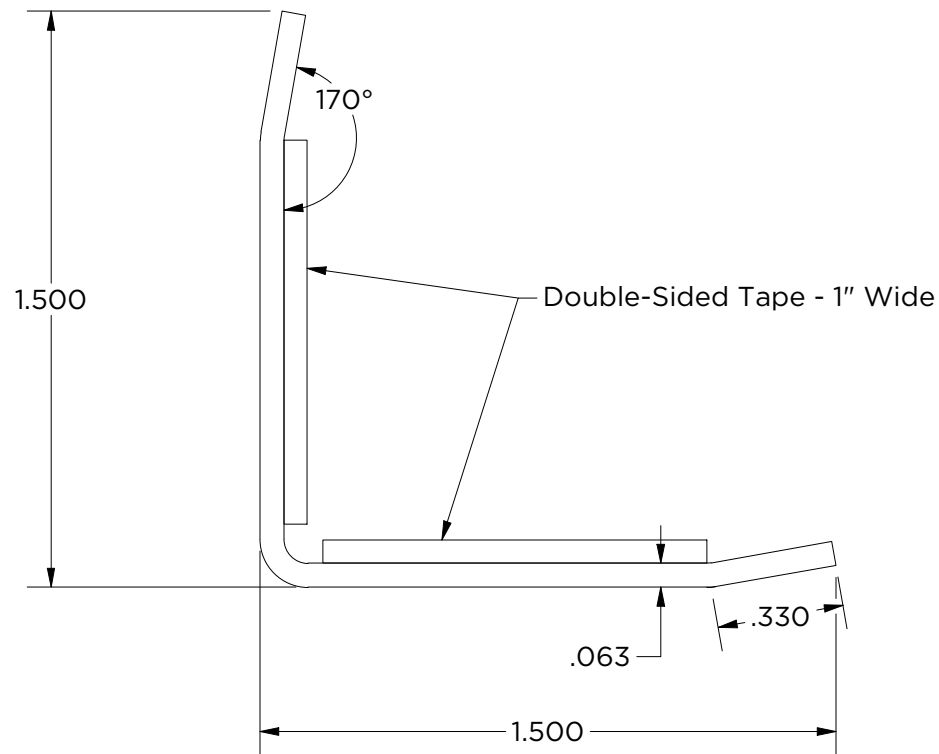

monarchmetal.com

Created By: ahawk	Approved By:	Sheet Size A	Sheet No. 5/9
Creation Date: 6/24/2025	Approval Date:	Scale 2 : 1	Rev

MCG-1.5-48T-CB

Weight: 1.352 lbmass

Finish: #4 Brushed

MONARCH
METAL INC.

PROPRIETARY AND CONFIDENTIAL