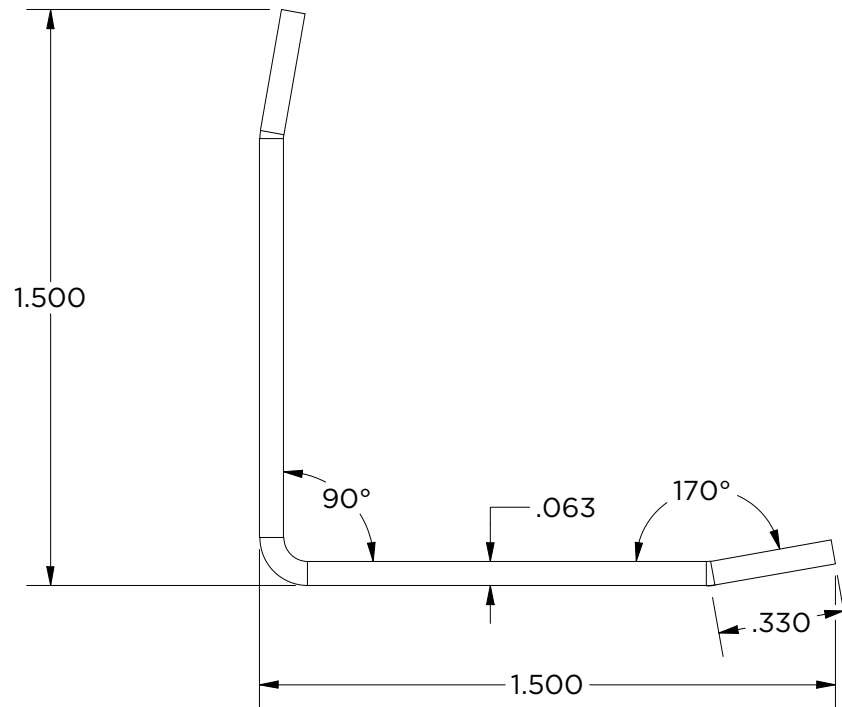

Created By: ahawk	Approved By:	Sheet Size A	Sheet No. 7/9
Creation Date: 6/24/2025	Approval Date:	Scale 2 : 1	Rev

MCG-1.5-92-CB

Weight: 4.813 lbmass
Stainless Steel
Finish: #4 Brushed

MONARCH
METAL INC.

PROPRIETARY AND CONFIDENTIAL

THE INFORMATION CONTAINED IN THIS DRAWING IS THE SOLE PROPERTY OF MONARCH METAL FABRICATION. ANY REPRODUCTION IN PART OR AS A WHOLE WITHOUT THE WRITTEN PERMISSION OF MONARCH METAL INC. IS PROHIBITED.

New York
1700 Ocean Ave Suite 2
Ronkonkoma NY 11779
Phone: (631) 750-3000

Nevada
1080 Linda Way, Unit 10
Sparks, NV 89431
Phone: (775) 415-0100

Texas
1330 Post & Paddock St.,
Suite 800
Grand Prairie, TX 75050
(945) 202-2700

monarchmetal.com