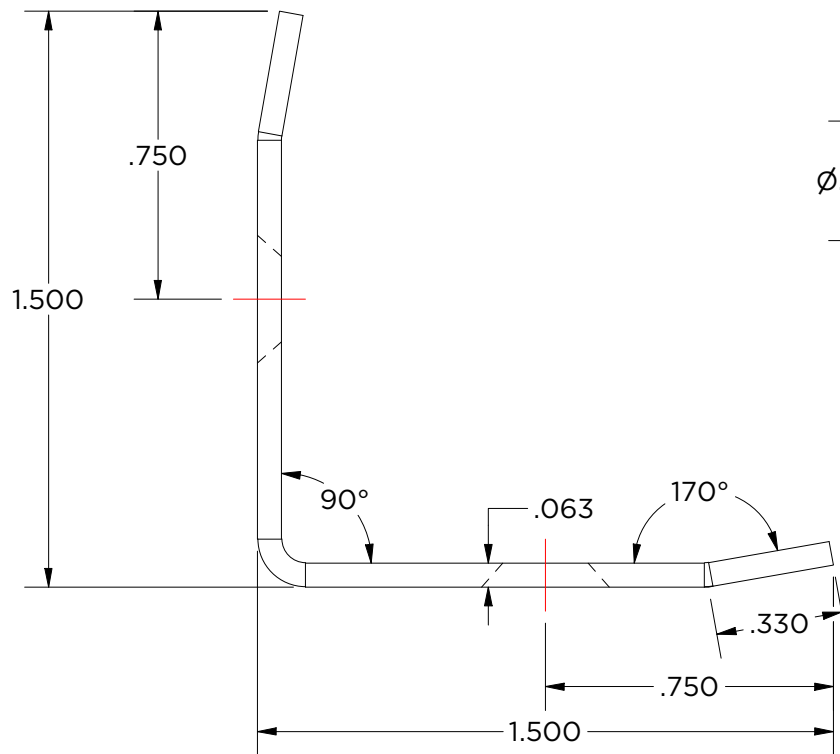

Created By: ahawk	Approved By:	Sheet Size A	Sheet No. 3/9
Creation Date: 6/24/2025	Approval Date:	Scale 2 : 1	Rev

MCG-1.5-24H-CB

Weight: 1.251 lbmass
Stainless Steel
Finish: #4 Brushed

MONARCH
METAL INC.

PROPRIETARY AND CONFIDENTIAL

THE INFORMATION CONTAINED IN THIS DRAWING IS THE SOLE PROPERTY OF MONARCH METAL FABRICATION. ANY REPRODUCTION IN PART OR AS A WHOLE WITHOUT THE WRITTEN PERMISSION OF MONARCH METAL INC. IS PROHIBITED.

New York
1700 Ocean Ave Suite 2
Ronkonkoma NY 11779
Phone: (631) 750-3000

Nevada
1080 Linda Way, Unit 10
Sparks, NV 89431
Phone: (775) 415-0100

Texas
1330 Post & Paddock St.,
Suite 800
Grand Prairie, TX 75050
(945) 202-2700

monarchmetal.com