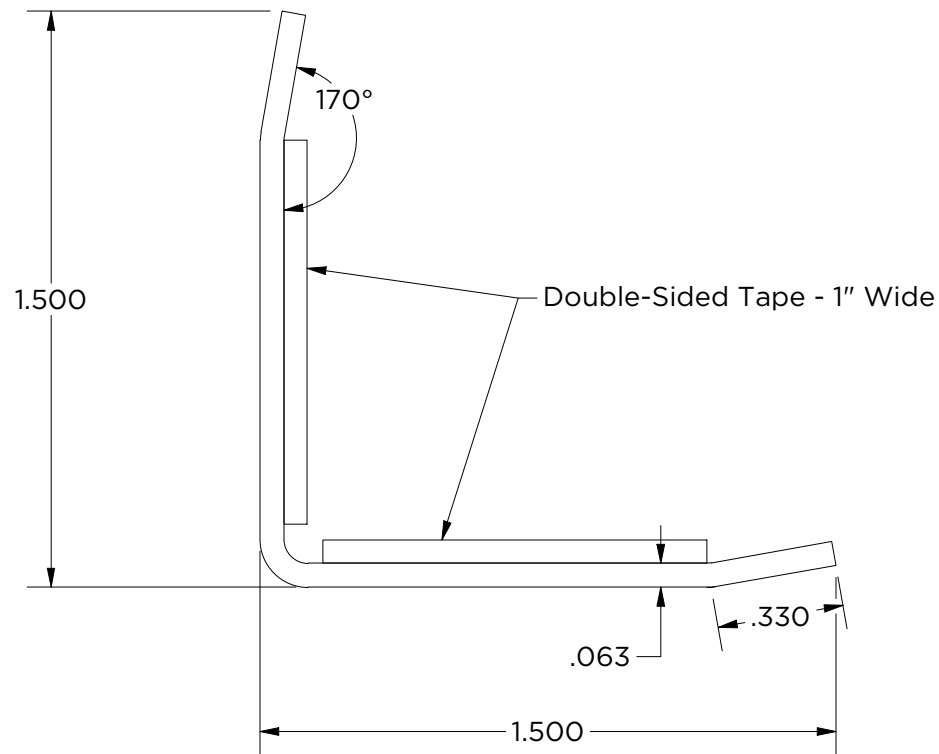

Created By: ahawk	Approved By:	Sheet Size A	Sheet No. 2/9
Creation Date: 6/24/2025	Approval Date:	Scale 2 : 1	Rev

MCG-1.5-24T-CB

Weight: 1.352 lbmass

Finish: #4 Brushed

MONARCH
METAL INC.

PROPRIETARY AND CONFIDENTIAL

THE INFORMATION CONTAINED IN THIS DRAWING IS THE SOLE PROPERTY OF MONARCH METAL FABRICATION. ANY REPRODUCTION IN PART OR AS A WHOLE WITHOUT THE WRITTEN PERMISSION OF MONARCH METAL INC. IS PROHIBITED.

New York
1700 Ocean Ave Suite 2
Ronkonkoma NY 11779
Phone: (631) 750-3000

Nevada
1080 Linda Way, Unit 10
Sparks, NV 89431
Phone: (775) 415-0100

Texas
1330 Post & Paddock St.,
Suite 800
Grand Prairie, TX 75050
(945) 202-2700

monarchmetal.com