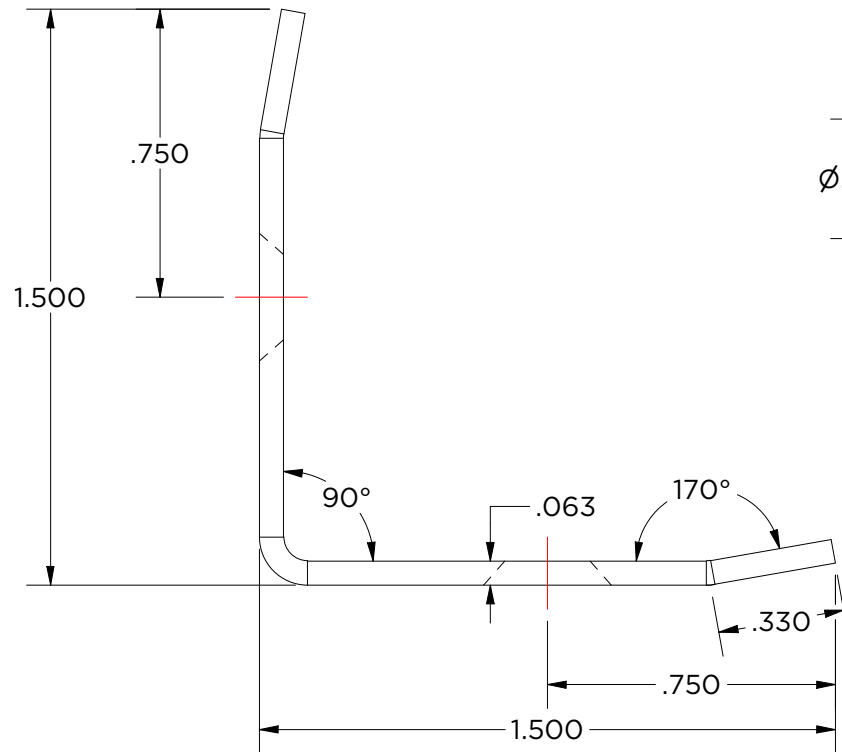

Created By: ahawk	Approved By:	Sheet Size A	Sheet No. 6/9
Creation Date: 6/24/2025	Approval Date:	Scale 2 : 1	Rev

MCG-1.5-48H-CB

Weight: 2.505 lbmass
Stainless Steel
Finish: #4 Brushed

MONARCH
METAL INC.

PROPRIETARY AND CONFIDENTIAL
THE INFORMATION CONTAINED IN THIS DRAWING IS THE SOLE PROPERTY OF MONARCH METAL FABRICATION. ANY REPRODUCTION IN PART OR AS A WHOLE WITHOUT THE WRITTEN PERMISSION OF MONARCH METAL INC. IS PROHIBITED.

New York 1700 Ocean Ave Suite 2 Ronkonkoma NY 11779 Phone: (631) 750-3000	Nevada 1080 Linda Way, Unit 10 Sparks, NV 89431 Phone: (775) 415-0100	Texas 1330 Post & Paddock St., Suite 800 Grand Prairie, TX 75050 (945) 202-2700

monarchmetal.com