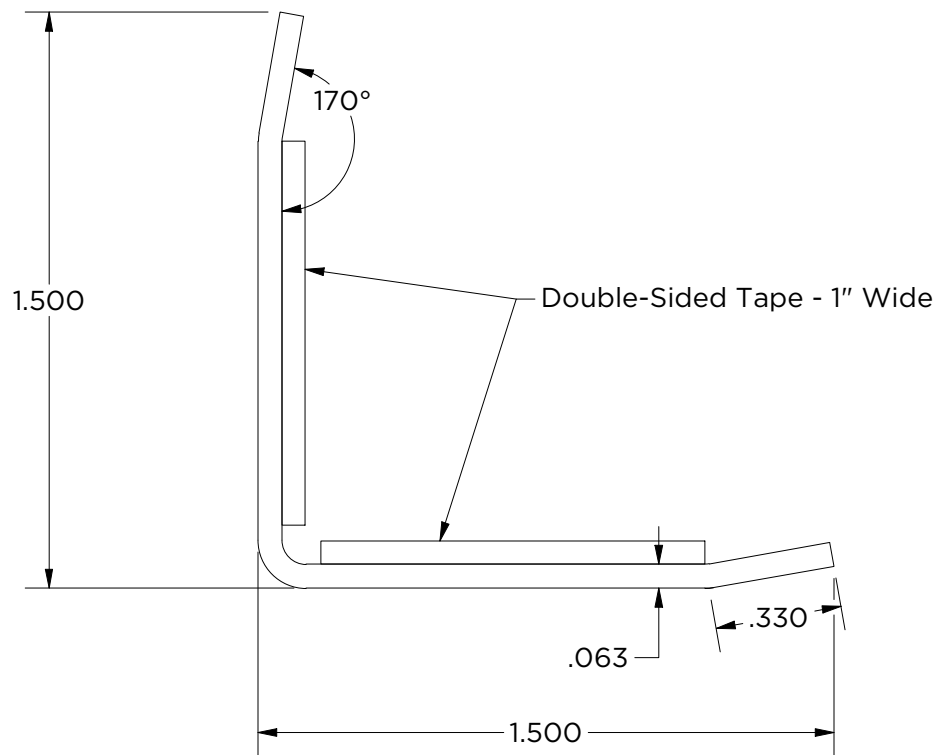

Created By: ahawk	Approved By:	Sheet Size A	Sheet No. 8/9
Creation Date: 6/24/2025	Approval Date:	Scale 2 : 1	Rev

MCG-1.5-92T-CB

Weight: 5.184 lbmass

Finish: #4 Brushed

MONARCH
METAL INC.

PROPRIETARY AND CONFIDENTIAL

THE INFORMATION CONTAINED IN THIS DRAWING IS THE SOLE PROPERTY OF MONARCH METAL FABRICATION. ANY REPRODUCTION IN PART OR AS A WHOLE WITHOUT THE WRITTEN PERMISSION OF MONARCH METAL INC. IS PROHIBITED.

New York
1700 Ocean Ave Suite 2
Ronkonkoma NY 11779
Phone: (631) 750-3000

Nevada
1080 Linda Way, Unit 10
Sparks, NV 89431
Phone: (775) 415-0100

Texas
1330 Post & Paddock St.,
Suite 800
Grand Prairie, TX 75050
(945) 202-2700

monarchmetal.com