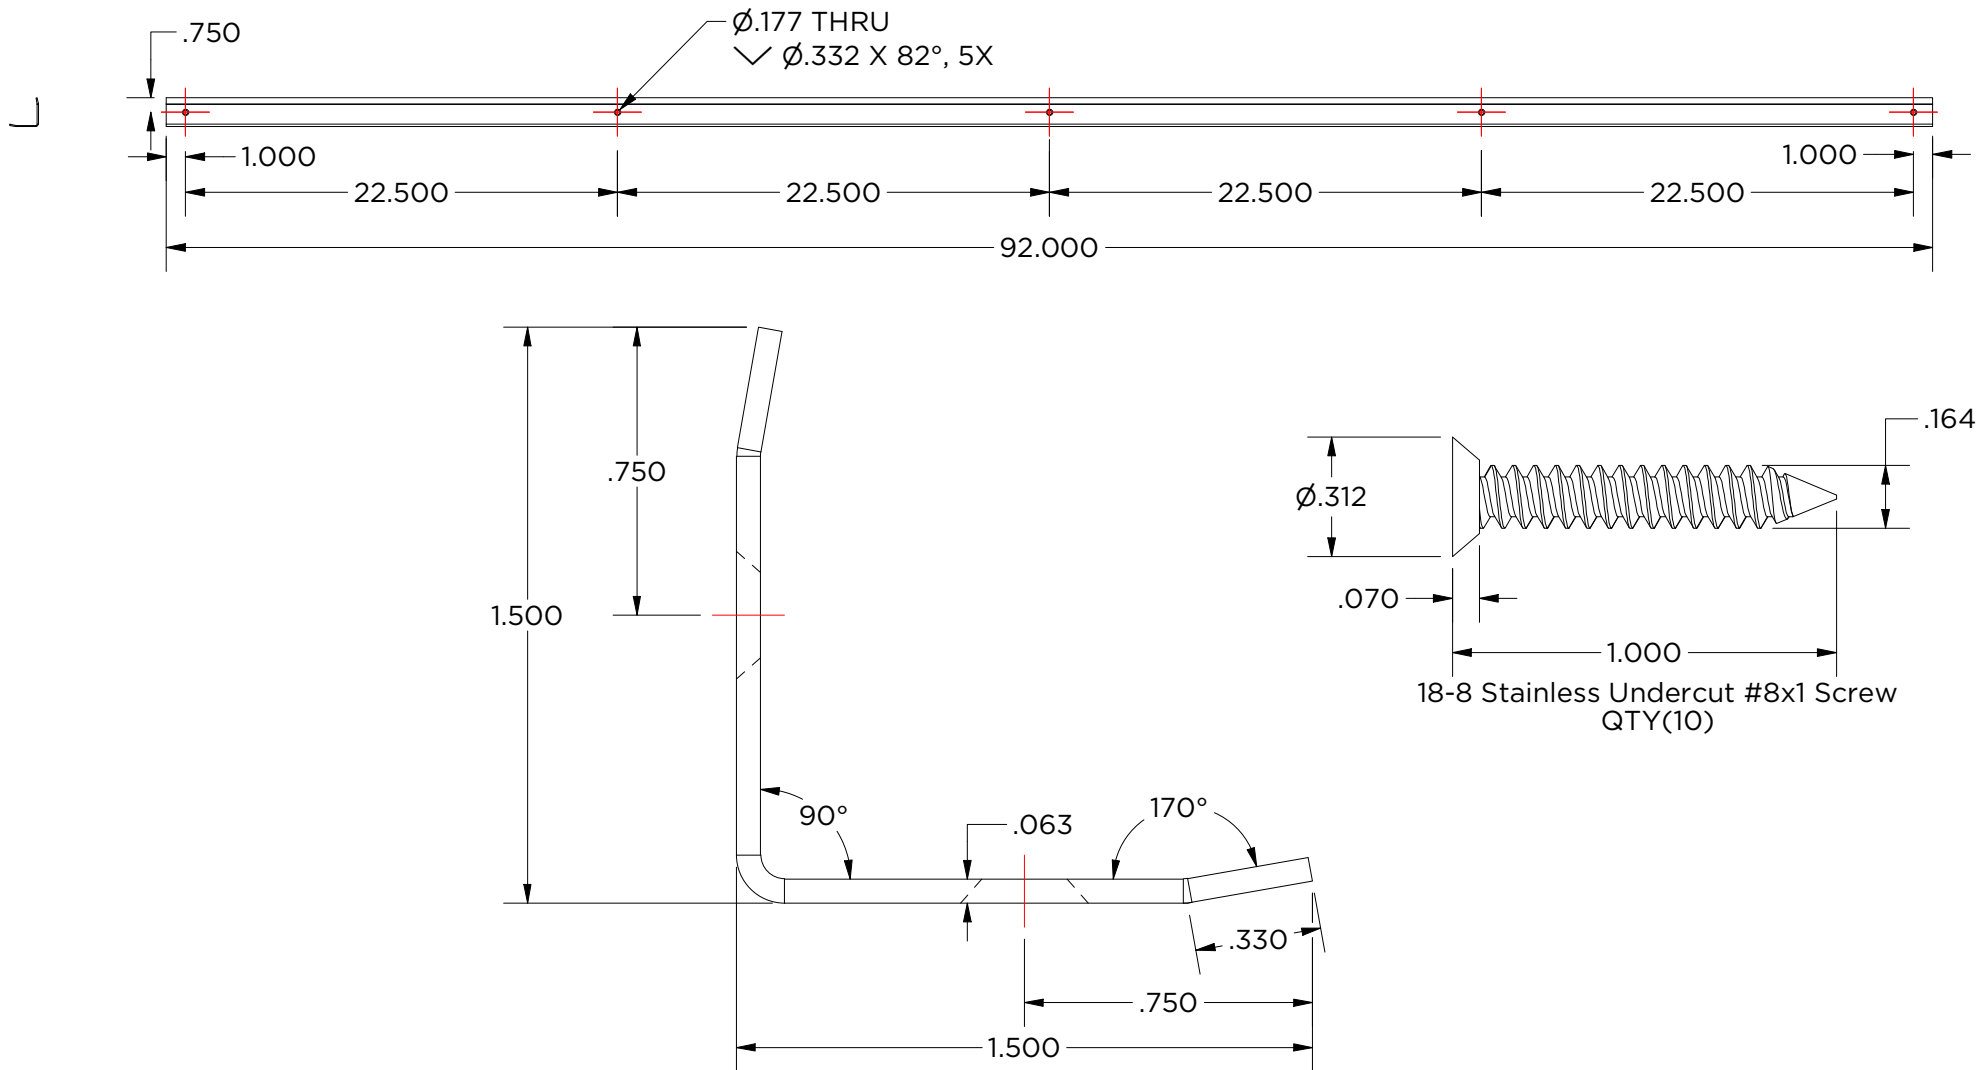

Created By: ahawk	Approved By:	Sheet Size A	Sheet No. 9/9
Creation Date: 6/24/2025	Approval Date:	Scale 2 : 1	Rev

MCG-1.5-92H-CB

Weight: 4.802 lbmass
Stainless Steel
Finish: #4 Brushed

MONARCH
METAL INC.

PROPRIETARY AND CONFIDENTIAL

THE INFORMATION CONTAINED IN THIS DRAWING IS THE SOLE PROPERTY OF MONARCH METAL FABRICATION. ANY REPRODUCTION IN PART OR AS A WHOLE WITHOUT THE WRITTEN PERMISSION OF MONARCH METAL INC. IS PROHIBITED.

New York
1700 Ocean Ave Suite 2
Ronkonkoma NY 11779
Phone: (631) 750-3000

Nevada
1080 Linda Way, Unit 10
Sparks, NV 89431
Phone: (775) 415-0100

Texas
1330 Post & Paddock St.,
Suite 800
Grand Prairie, TX 75050
(945) 202-2700

monarchmetal.com