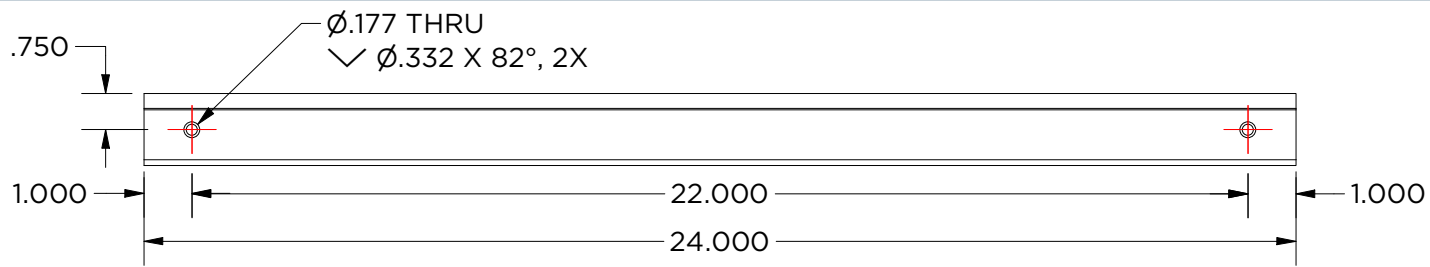

Created By: ahawk	Approved By:	Sheet Size A	Sheet No. 3/9
Creation Date: 6/24/2025	Approval Date:	Scale 2 : 1	Rev

MCG-1.5-24H-CB

Weight: 1.251 lbmass
Stainless Steel
Finish: #4 Brushed

MONARCH
METAL INC.

PROPRIETARY AND CONFIDENTIAL

THE INFORMATION CONTAINED IN THIS DRAWING IS THE SOLE PROPERTY OF MONARCH METAL FABRICATION. ANY REPRODUCTION IN PART OR AS A WHOLE WITHOUT THE WRITTEN PERMISSION OF MONARCH METAL INC. IS PROHIBITED.

New York
1700 Ocean Ave Suite 2
Ronkonkoma NY 11779
Phone: (631) 750-3000

Nevada
1080 Linda Way, Unit 10
Sparks, NV 89431
Phone: (775) 415-0100

Texas
1330 Post & Paddock St.,
Suite 800
Grand Prairie, TX 75050
(945) 202-2700

monarchmetal.com